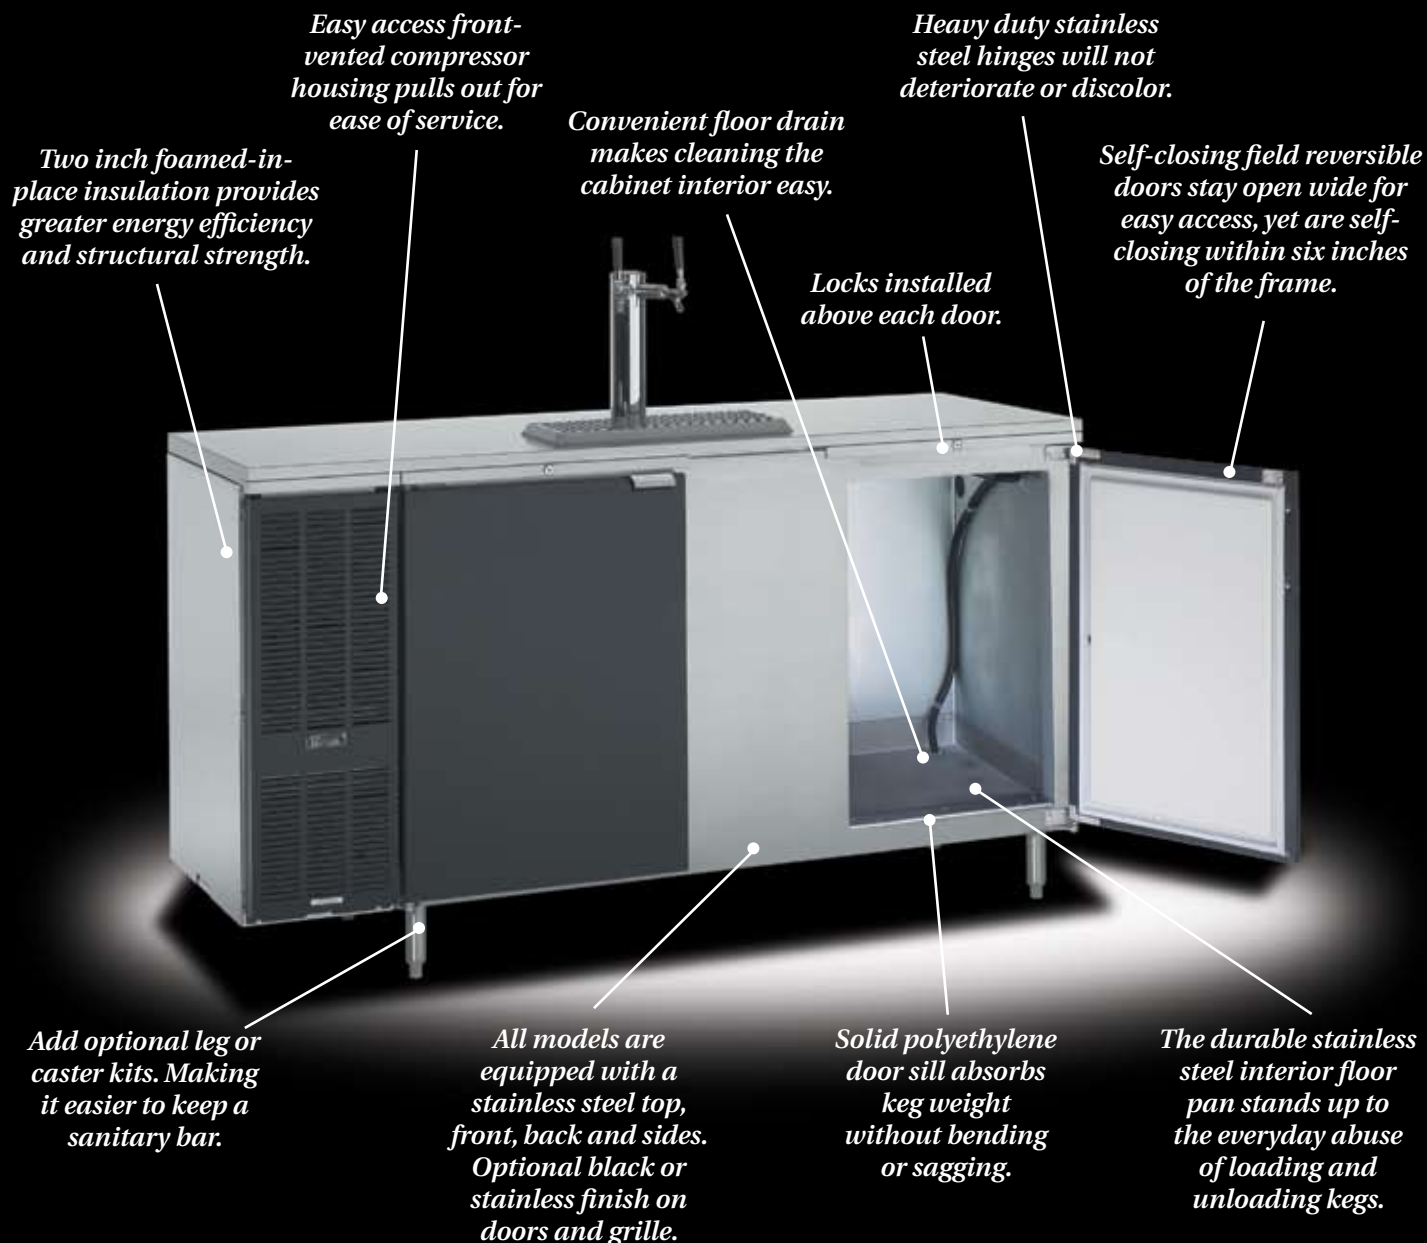

DEPENDABLE ATTRACTIVE CABINETS
FOR DISPENSING DRAFT BEER

DESIGNED AND BUILT TOUGH

Perlick direct draw dispensers are designed to take all the punishment full kegs can dish out. The fully reinforced floor, super heavy-duty door sill and thick two-inch foamed-in-place side walls add up to the most solid and durable cabinets available today. Mount our dispensers on casters or legs and they won't develop sagging floors or bent door sills. Available with black or stainless steel doors and grille.

Always raising the bar.

SIZES AND STYLES TO MEET YOUR NEEDS

Perlick can provide a cabinet for almost any dispensing requirement. These direct draw dispensers are available in sizes and styles with options to fit any beer dispensing need. They can be totally portable (*see page 4*) or used for under the counter installations. Available with black or stainless steel doors and grille.

Model shown: DS60S with optional leg kit.

Model shown: DS72S with optional leg kit.

Model shown: DS84B with optional leg kit.

DISTINCTIVE DISPENSING HEADS

Optional highly styled dispensing heads will bring attention to your draft beer service.

SINGLE-KEG MODEL FOR SMALLER GROUPS

Perlick's single-keg direct draw dispenser is a compact version of our larger units. Available with black or stainless steel door and grille. Mounted on 3" casters, the single-keg dispenser is perfect for venues where space is at a premium. And, it's also a great dispenser for home use. Also available for undercounter installation.